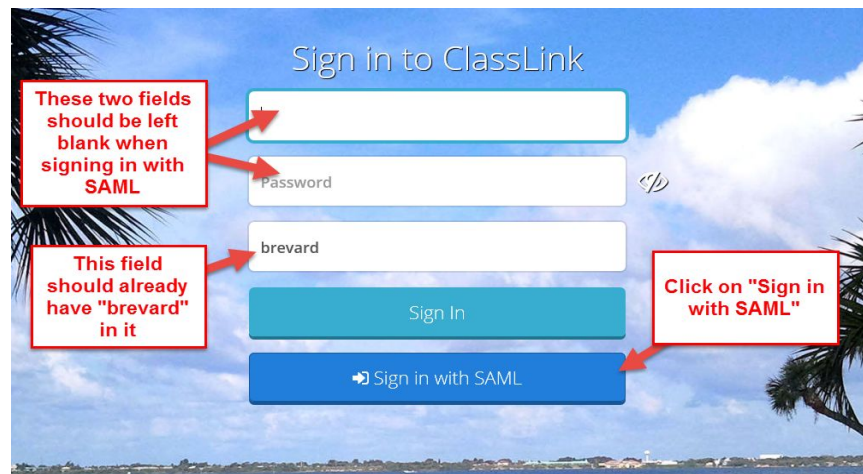

4. On the next screen, enter in your username and password.