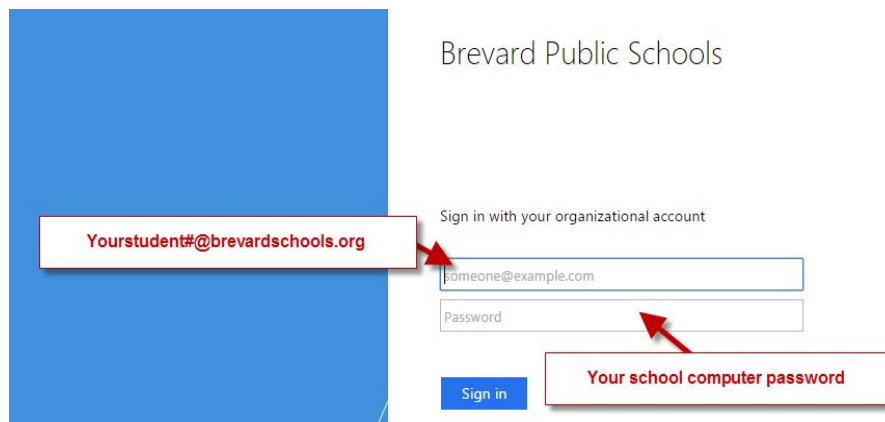

Student Username: Yourstudent#@brevardschools.org (example: a student with the student number of 1234567 will have a username of 1234567@brevardschools.org)

Student Password: Your school computer password

Still having trouble getting to Launchpad? Check out our video at <https://youtu.be/7OaA-QiRR1o>